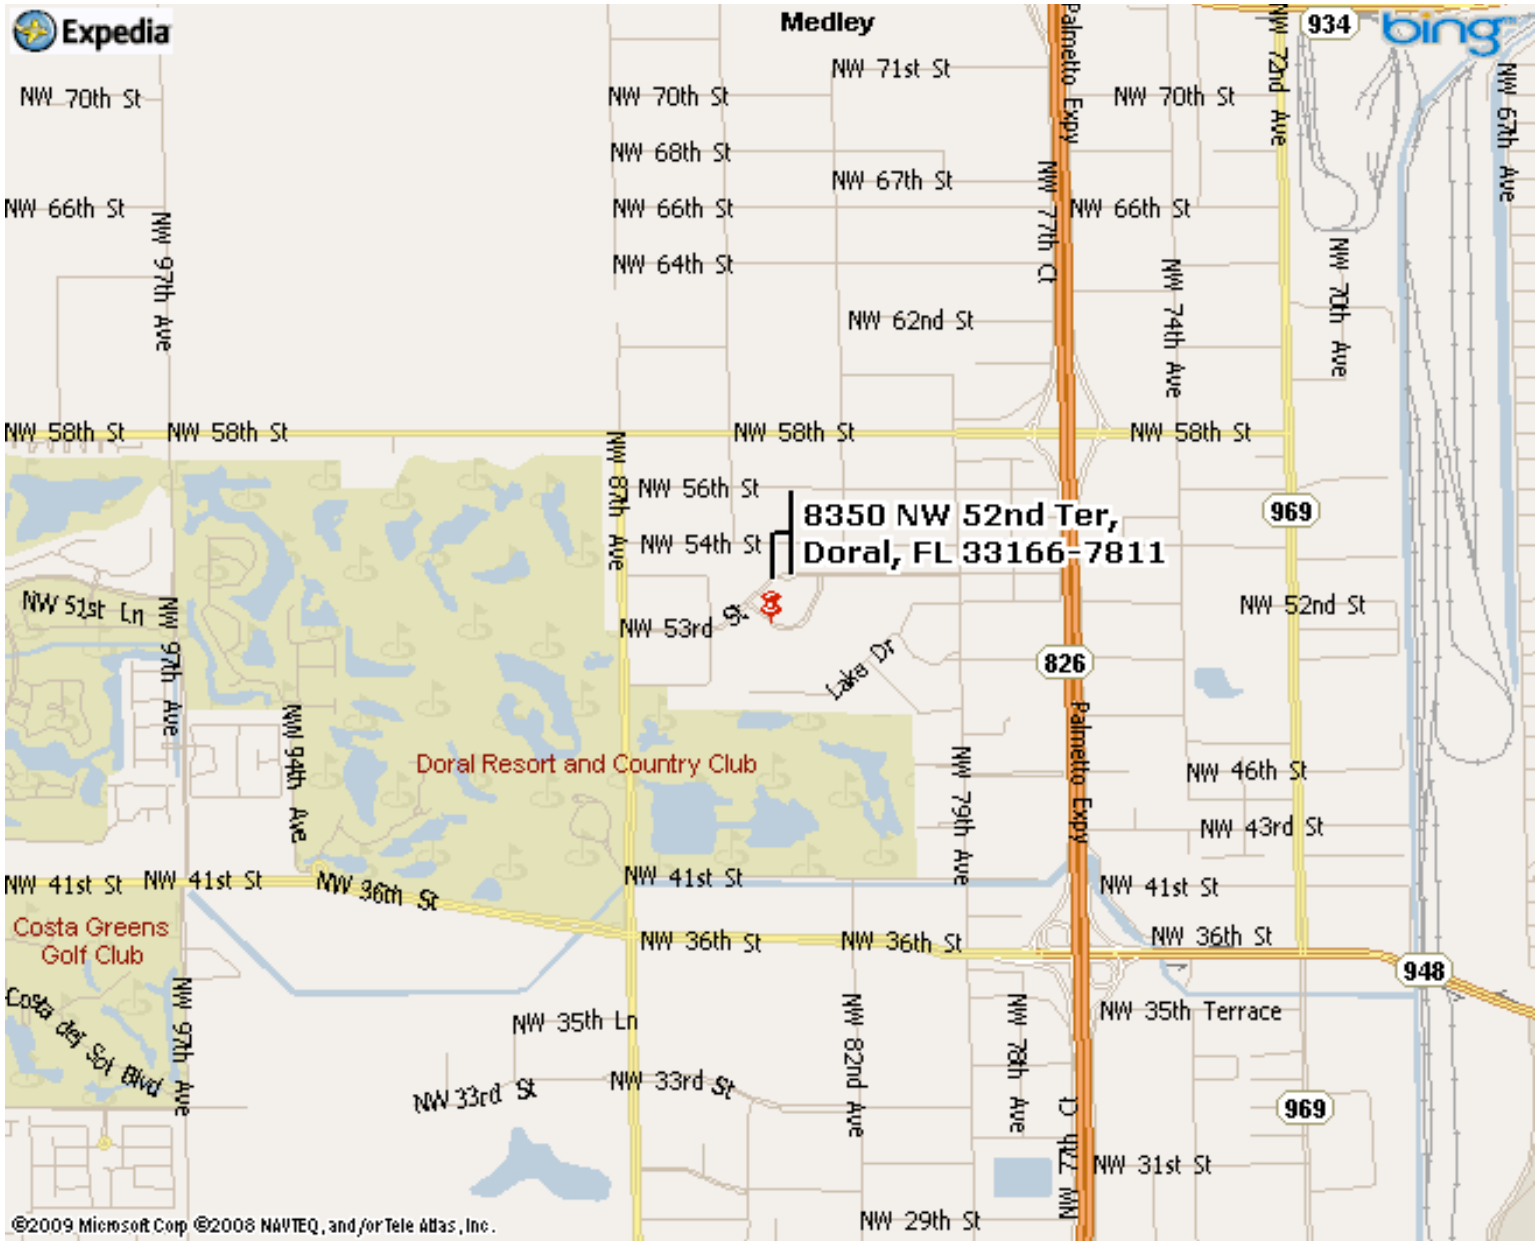

## MIAMI Facility Directions

8350 NW 52 Terrace Suite#420

Doral, FL 33166

Phone: 786/594-3740

### **From Miami International Airport**

- Take **FL-836 West** till you find FL-826 North
- Take **FL-826 North** till
- **NW 58<sup>th</sup> Street** ,turn left on 58<sup>th</sup> Street
- Go straight in 58<sup>th</sup> Street, till 87<sup>th</sup> Avenue
- Once in **87<sup>th</sup> Avenue.** make a left on 87<sup>th</sup> Avenue
- Go Straight till **NW 53<sup>rd</sup> Street**, make a left on 53<sup>rd</sup> Street
- Turn right on **NW 52<sup>nd</sup> Terrace**
- Arrive at **8350 NW 52<sup>ND</sup> Terrace**
- Take elevator to 4th floor, Suite 420

### **From Downtown Miami**

- Take ramp onto **I-95 NORTH**
- Take left exit #**3A** onto **FL-836 WEST** toward **U M/AIRPORT**
- Take the **FL-826 NORTH** exit toward **N.W. 58<sup>th</sup> Street**
- **NW 58<sup>th</sup> Street** ,turn left on 58<sup>th</sup> Street
- Go straight in 58<sup>th</sup> Street, till 87<sup>th</sup> Avenue
- Once in **87<sup>th</sup> Avenue.** make a left on 87<sup>th</sup> Avenue
- Go Straight till **NW 53<sup>rd</sup> Street**, make a left on 53<sup>rd</sup> Street
- Turn right on **NW 52<sup>nd</sup> Terrace**
- Arrive at **8350 NW 52<sup>ND</sup> Terrace**
- Take elevator to 4th floor, Suite 420

### **From Homestead or the Florida Keys**

- Take ramp onto **FLORIDA'S TPKE NORTH**, take **FLORIDA'S TURNPIKE NORTH** till you see **NW 41<sup>st</sup> Street exit.**
- Exit on **NW 41<sup>st</sup> Street** .Make a right on 41<sup>st</sup> Street
- Take NW 41<sup>st</sup> Street (changes name to 36 Street) till 87<sup>th</sup> Avenue
- Turn left on **NW 87<sup>th</sup> Avenue**
- Turn right on **NW 53<sup>rd</sup> Street**
- Turn right on **NW 52<sup>nd</sup> Terrace**
- Arrive at **8350 NW 52<sup>ND</sup> Terrace, Doral**
- Take the elevator to the 4th floor, Suite 420